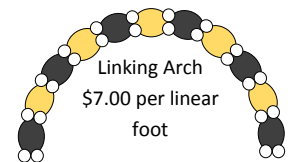

Bumble Balloons

Bouquets

Staggered Bouquets:

\$ 18.00 \$ 25.00 \$ 30.00

Stacked Bouquets:

\$ 50.00 \$ 40.00 \$ 50.00

Centerpieces

\$35.00 \$15.00 \$25.00

\$25.00 \$45.00 \$45.00
\$12.00 \$45.00

Columns (5ft)

\$45.00 \$30.00 \$40.00 \$55.00

Column Toppers

3 ft.

\$25.00

\$25.00

3 ft

\$ 15.00

Ask about
themed balloon
toppers

Numbers/Letters

\$18 per letter, \$25 Helium filled

Arches

Spiral Arch
\$10 per linear foot

Linking Arch
\$7.00 per linear
foot

Pearl Arch
\$5.00 per linear
foot

Common Arch Sizes

- On Table Arch: 10 linear ft.
- Over table arch: 20 linear ft.
- Double Door: 25 linear ft.

Backdrops (Sets)

\$40 per tower and letter/number

Inquire for other tower sets