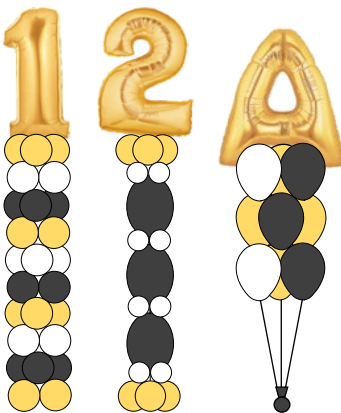

Bumble Balloons

Bouquets

Staggered Bouquets:

\$ 18.00 \$ 25.00 \$ 30.00

Stacked Bouquets:

\$ 50.00 \$ 40.00 \$ 50.00

Centerpieces

\$35.00 \$15.00 \$25.00

\$25.00 \$45.00 \$45.00
\$12.00 \$45.00

Columns (5ft)

\$45.00 \$30.00 \$40.00 \$55.00

Column Toppers

3 ft.

\$25.00

\$25.00

3 ft

\$ 15.00

Ask about
themed balloon
toppers

Numbers/Letters

\$18 per letter, \$25 Helium filled

Arches

Spiral Arch
\$10 per linear foot

Linking Arch
\$7.00 per linear
foot

Pearl Arch
\$5.00 per linear
foot

Common Arch Sizes

- On Table Arch: 10 linear ft.
- Over table arch: 20 linear ft.
- Double Door: 25 linear ft.

Backdrops (Sets)

\$40 per tower and letter/number

Inquire for other tower sets