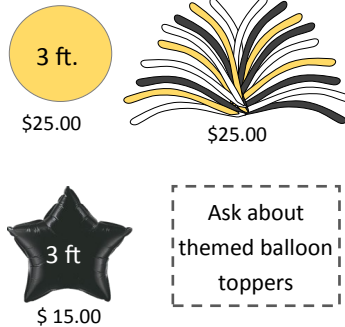

Bumble Balloons

Bouquets

Staggered Bouquets:

\$ 18.00 \$ 25.00 \$ 30.00

Stacked Bouquets:

\$ 50.00 \$ 40.00 \$ 50.00

Centerpieces

\$35.00 \$15.00 \$25.00

\$25.00 \$45.00 \$45.00
\$12.00 \$45.00

Columns (5ft)

\$45.00 \$30.00 \$40.00 \$55.00

Column Toppers

3 ft.

\$25.00

\$25.00

3 ft

Common Arch Sizes

- On Table Arch: 10 linear ft.
- Over table arch: 20 linear ft.
- Double Door: 25 linear ft.

Backdrops (Sets)

\$40 per tower and letter/number

Inquire for other tower sets