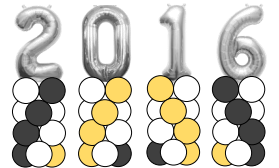

Inquire for other tower sets