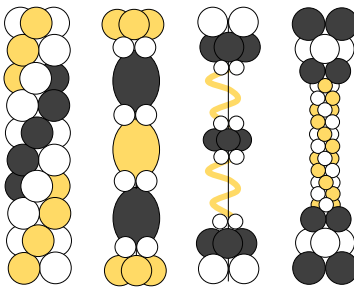

Bumble Balloons

Bouquets

Staggered Bouquets:

\$ 18.00 \$ 25.00 \$ 30.00

Stacked Bouquets:

\$ 50.00 \$ 40.00 \$ 50.00

Centerpieces

\$35.00 \$15.00 \$25.00

\$25.00 \$45.00 \$45.00
\$12.00 \$45.00

Columns (5ft)

\$45.00 \$30.00 \$40.00 \$55.00

Column Toppers

3 ft.

\$25.00

\$25.00

3 ft

Common Arch Sizes

- On Table Arch: 10 linear ft.
- Over table arch: 20 linear ft.
- Double Door: 25 linear ft.

Backdrops (Sets)

\$40 per tower and letter/number

Inquire for other tower sets