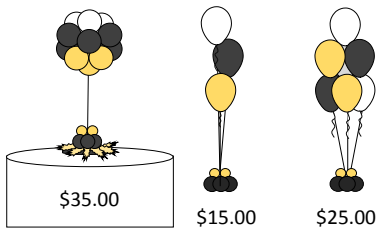

Bumble Balloons

Bouquets

Staggered Bouquets:

\$ 18.00 \$ 25.00 \$ 30.00

Stacked Bouquets:

\$ 50.00 \$ 40.00 \$ 50.00

Centerpieces

\$35.00 \$15.00 \$25.00

\$25.00 \$45.00 \$45.00
\$12.00 \$45.00

Columns (5ft)

\$45.00 \$30.00 \$40.00 \$55.00

Column Toppers

3 ft.

\$25.00

\$25.00

3 ft

\$ 15.00

Ask about
themed balloon
toppers

Numbers/Letters

\$18 per letter, \$25 Helium filled

Arches

Spiral Arch
\$10 per linear foot

Linking Arch
\$7.00 per linear
foot

Pearl Arch
\$5.00 per linear
foot