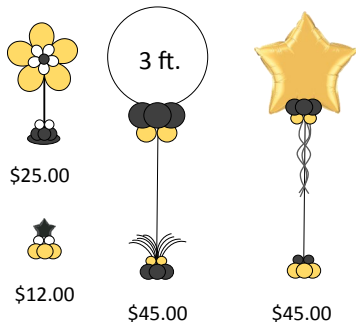

Bumble Balloons

Bouquets

Staggered Bouquets:

\$ 18.00 \$ 25.00 \$ 30.00

Stacked Bouquets:

\$ 50.00 \$ 40.00 \$ 50.00

Centerpieces

\$35.00 \$15.00 \$25.00

\$25.00 \$45.00 \$45.00
\$12.00 \$45.00

Columns (5ft)

\$45.00 \$30.00 \$40.00 \$55.00

Column Toppers

3 ft.

\$25.00

\$25.00

3 ft

\$ 15.00

Ask about
themed balloon
toppers

Numbers/Letters

\$18 per letter, \$25 Helium filled

Arches

Spiral Arch
\$10 per linear foot

Linking Arch
\$7.00 per linear
foot

Pearl Arch
\$5.00 per linear
foot

Common Arch Sizes

- On Table Arch: 10 linear ft.
- Over table arch: 20 linear ft.
- Double Door: 25 linear ft.

Backdrops (Sets)

\$40 per tower and letter/number

Inquire for other tower sets