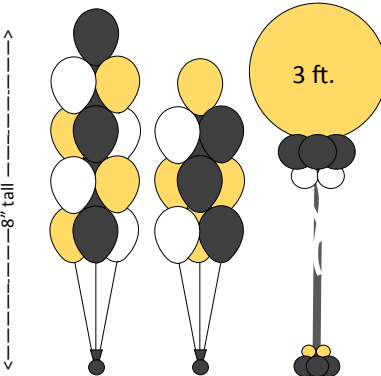

Bumble Balloons

Bouquets

Staggered Bouquets:

\$ 18.00 \$ 25.00 \$ 30.00

Stacked Bouquets:

\$ 50.00 \$ 40.00 \$ 50.00

Centerpieces

\$35.00 \$15.00 \$25.00

Common Arch Sizes

- On Table Arch: 10 linear ft.
- Over table arch: 20 linear ft.
- Double Door: 25 linear ft.

Backdrops (Sets)

\$40 per tower and letter/number

Inquire for other tower sets