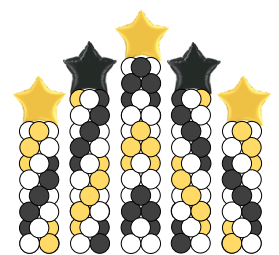

Inquire for other tower sets