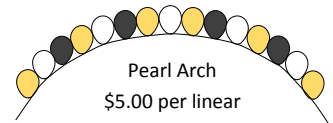

\$25.00 \$45.00 \$45.00
\$12.00 \$45.00

Columns (5ft)

\$45.00 \$30.00 \$40.00 \$55.00

Column Toppers

3 ft.

\$25.00

\$25.00

3 ft

\$ 15.00

Ask about
themed balloon
toppers

Numbers/Letters

\$18 per letter, \$25 Helium filled

Arches

Spiral Arch
\$10 per linear foot

Linking Arch
\$7.00 per linear
foot

Pearl Arch
\$5.00 per linear
foot

Common Arch Sizes

- On Table Arch: 10 linear ft.
- Over table arch: 20 linear ft.
- Double Door: 25 linear ft.

Backdrops (Sets)

\$40 per tower and letter/number

Inquire for other tower sets